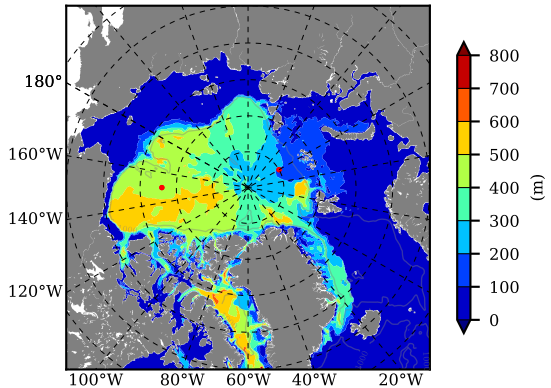

BCTGR273CFSR AW Max Temp over 1979

AW Max Temp from PHC 3.0

BCTGR273CFSR AW Max Temp depth

AW Max Temp depth from PHC 3.0