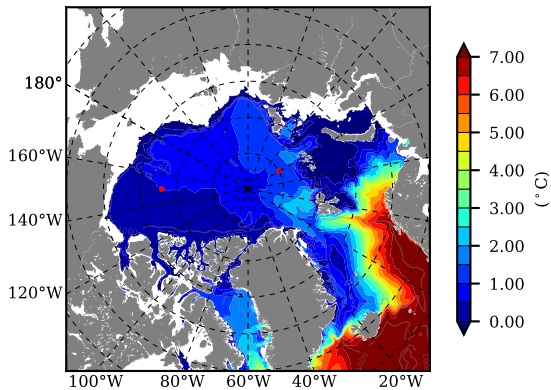

BCTGR273CFSR AW Max Temp over 1979

AW Max Temp from PHC 3.0

BCTGR273CFSR AW Max Temp depth

AW Max Temp depth from PHC 3.0