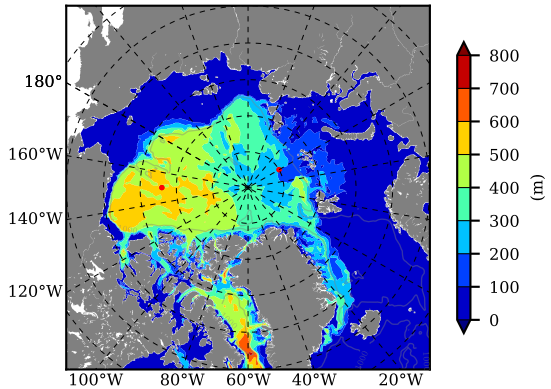

BCTGR273CFSR AW Max Temp over 1980

AW Max Temp from PHC 3.0

BCTGR273CFSR AW Max Temp depth

AW Max Temp depth from PHC 3.0