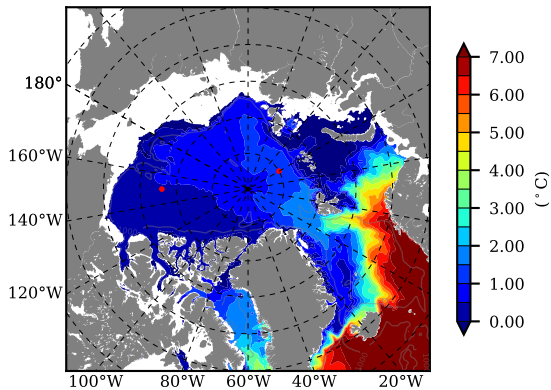

BCTGR273CFSR AW Max Temp over 1980

AW Max Temp from PHC 3.0

BCTGR273CFSR AW Max Temp depth

AW Max Temp depth from PHC 3.0