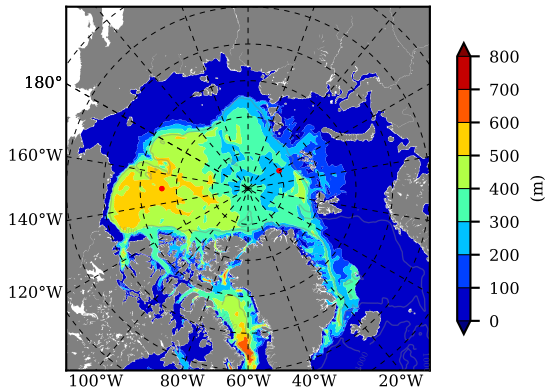

BCTGR273CFSR AW Max Temp over 1981

AW Max Temp from PHC 3.0

BCTGR273CFSR AW Max Temp depth

AW Max Temp depth from PHC 3.0