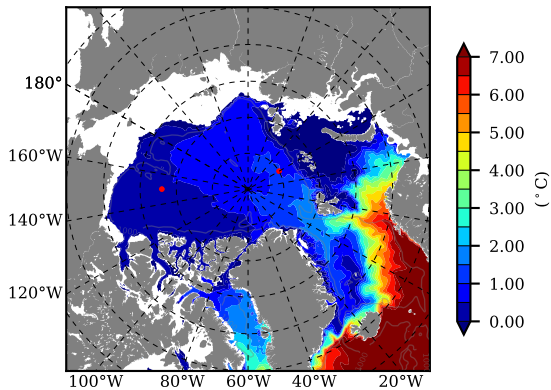

BCTGR273CFSR AW Max Temp over 1981

AW Max Temp from PHC 3.0

BCTGR273CFSR AW Max Temp depth

AW Max Temp depth from PHC 3.0