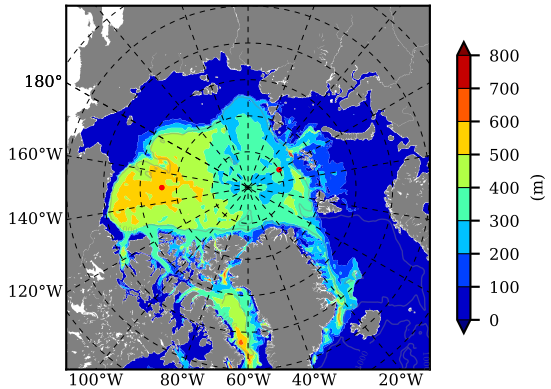

BCTGR273CFSR AW Max Temp over 1982

AW Max Temp from PHC 3.0

BCTGR273CFSR AW Max Temp depth

AW Max Temp depth from PHC 3.0