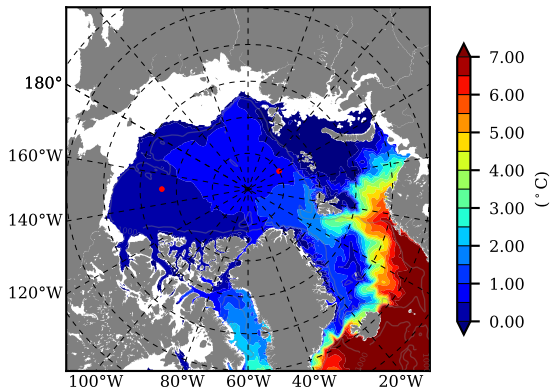

BCTGR273CFSR AW Max Temp over 1982

AW Max Temp from PHC 3.0

BCTGR273CFSR AW Max Temp depth

AW Max Temp depth from PHC 3.0