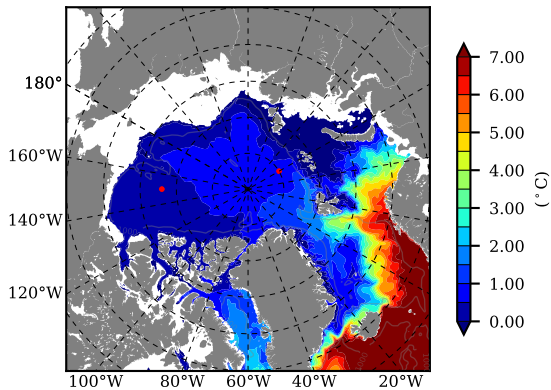

BCTGR273CFSR AW Max Temp over
1983

AW Max Temp from
PHC 3.0

BCTGR273CFSR AW Max Temp depth

AW Max Temp depth from
PHC 3.0