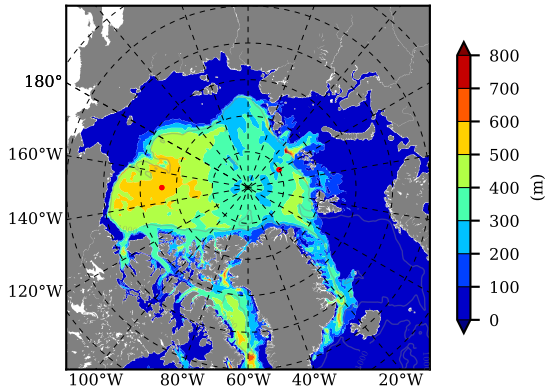

BCTGR273CFSR AW Max Temp over
1983

AW Max Temp from
PHC 3.0

BCTGR273CFSR AW Max Temp depth

AW Max Temp depth from
PHC 3.0