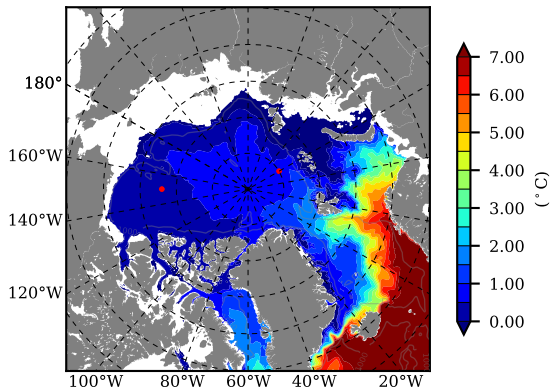

BCTGR273CFSR AW Max Temp over 1984

AW Max Temp from PHC 3.0

BCTGR273CFSR AW Max Temp depth

AW Max Temp depth from PHC 3.0