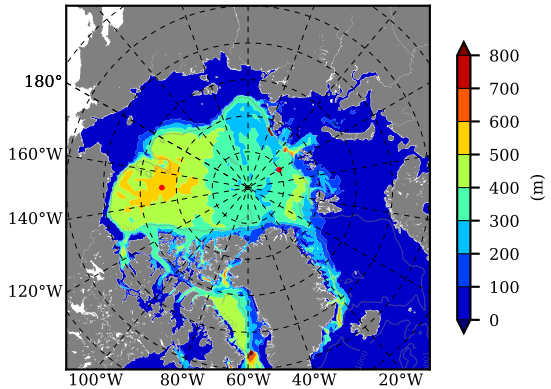

BCTGR273CFSR AW Max Temp over 1984

AW Max Temp from PHC 3.0

BCTGR273CFSR AW Max Temp depth

AW Max Temp depth from PHC 3.0