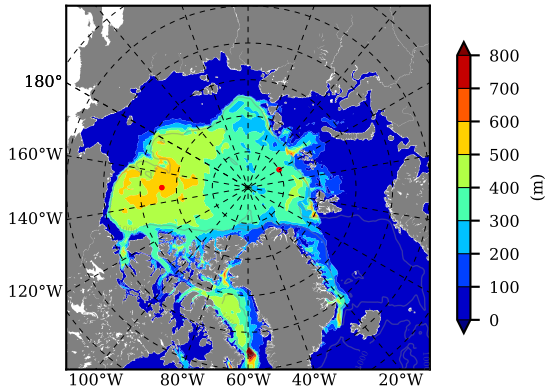

BCTGR273CFSR AW Max Temp over 1985

AW Max Temp from PHC 3.0

BCTGR273CFSR AW Max Temp depth

AW Max Temp depth from PHC 3.0