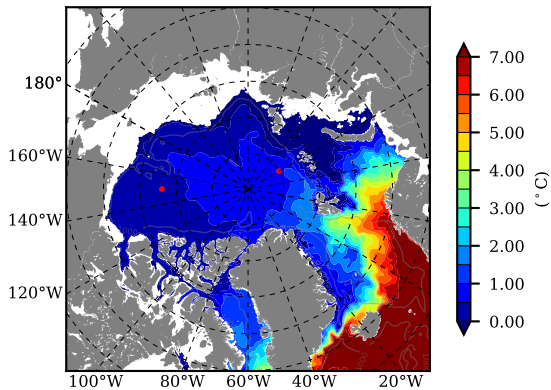

BCTGR273CFSR AW Max Temp over 1985

AW Max Temp from PHC 3.0

BCTGR273CFSR AW Max Temp depth

AW Max Temp depth from PHC 3.0