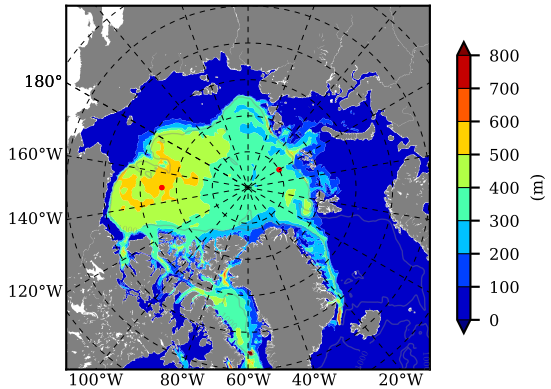

BCTGR273CFSR AW Max Temp over 1986

AW Max Temp from PHC 3.0

BCTGR273CFSR AW Max Temp depth

AW Max Temp depth from PHC 3.0