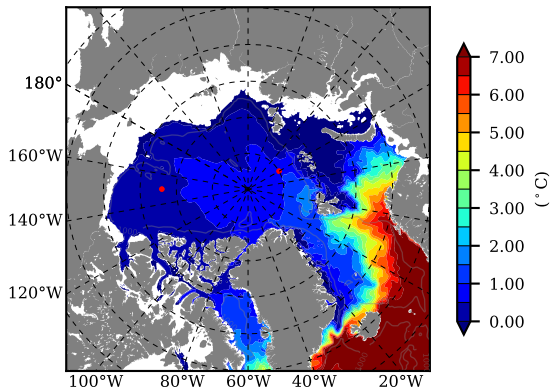

BCTGR273CFSR AW Max Temp over 1986

AW Max Temp from PHC 3.0

BCTGR273CFSR AW Max Temp depth

AW Max Temp depth from PHC 3.0