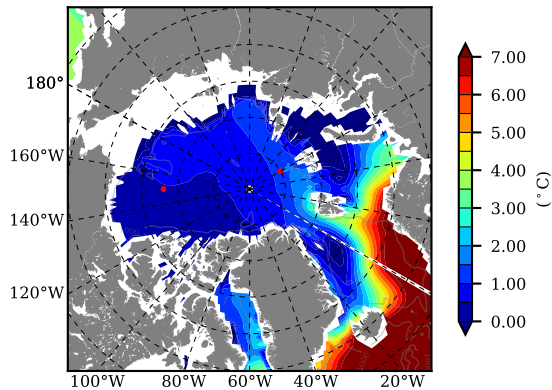

BCTGR273CFSR AW Max Temp over 1986

AW Max Temp from PHC 3.0

BCTGR273CFSR AW Max Temp depth

AW Max Temp depth from PHC 3.0