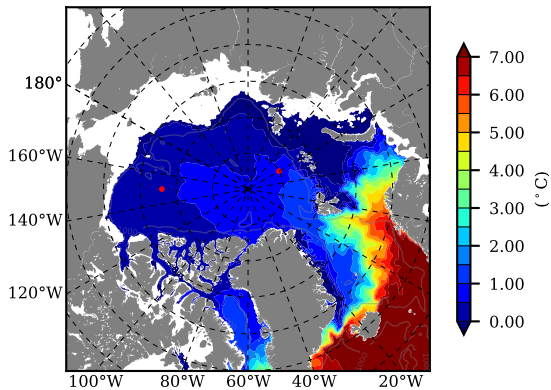

BCTGR273CFSR AW Max Temp over 1987

AW Max Temp from PHC 3.0

BCTGR273CFSR AW Max Temp depth

AW Max Temp depth from PHC 3.0