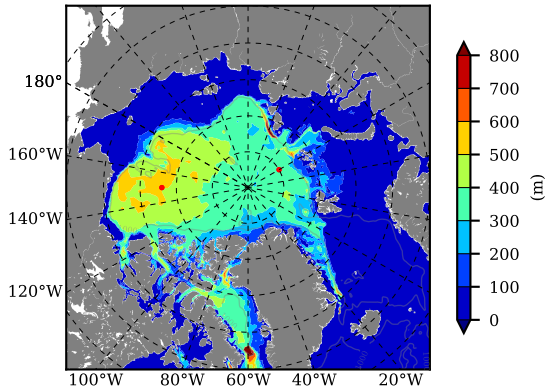

BCTGR273CFSR AW Max Temp over 1987

AW Max Temp from PHC 3.0

BCTGR273CFSR AW Max Temp depth

AW Max Temp depth from PHC 3.0