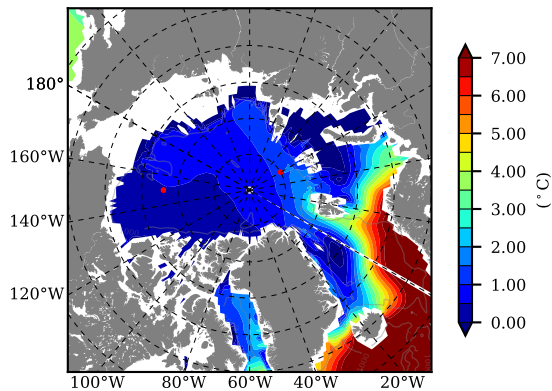

BCTGR273CFSR AW Max Temp over 1988

AW Max Temp from PHC 3.0

BCTGR273CFSR AW Max Temp depth

AW Max Temp depth from PHC 3.0