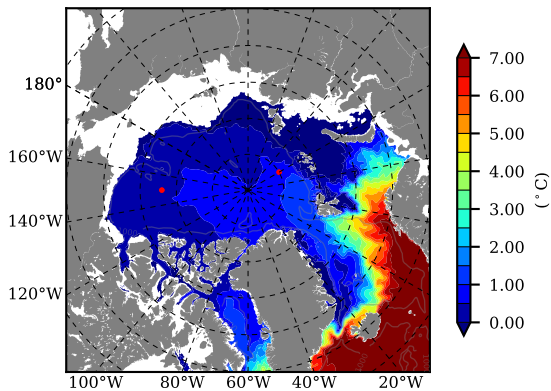

BCTGR273CFSR AW Max Temp over 1988

AW Max Temp from PHC 3.0

BCTGR273CFSR AW Max Temp depth

AW Max Temp depth from PHC 3.0