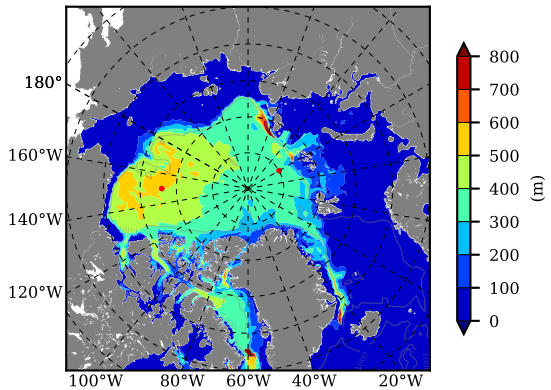

BCTGR273CFSR AW Max Temp over 1988

AW Max Temp from PHC 3.0

BCTGR273CFSR AW Max Temp depth

AW Max Temp depth from PHC 3.0