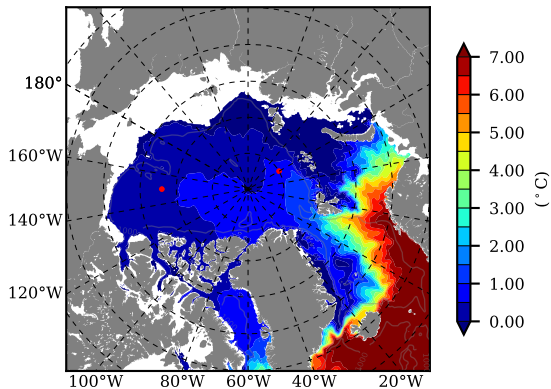

BCTGR273CFSR AW Max Temp over 1989

AW Max Temp from PHC 3.0

BCTGR273CFSR AW Max Temp depth

AW Max Temp depth from PHC 3.0