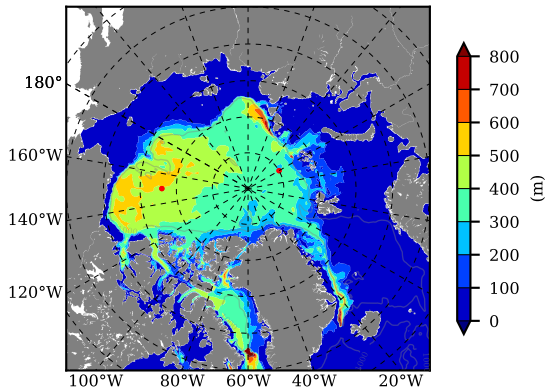

BCTGR273CFSR AW Max Temp over 1989

AW Max Temp from PHC 3.0

BCTGR273CFSR AW Max Temp depth

AW Max Temp depth from PHC 3.0