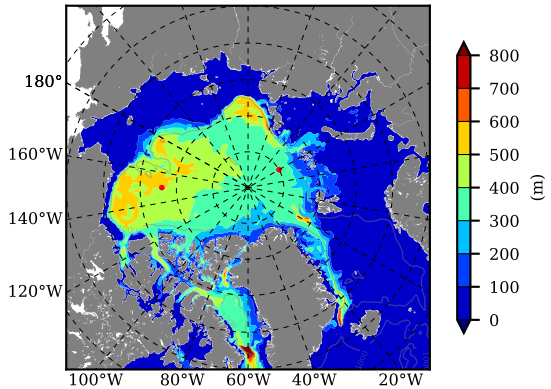

BCTGR273CFSR AW Max Temp over 1990

AW Max Temp from PHC 3.0

BCTGR273CFSR AW Max Temp depth

AW Max Temp depth from PHC 3.0