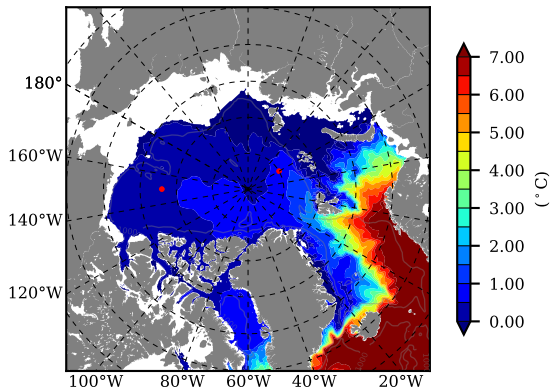

BCTGR273CFSR AW Max Temp over 1990

AW Max Temp from PHC 3.0

BCTGR273CFSR AW Max Temp depth

AW Max Temp depth from PHC 3.0