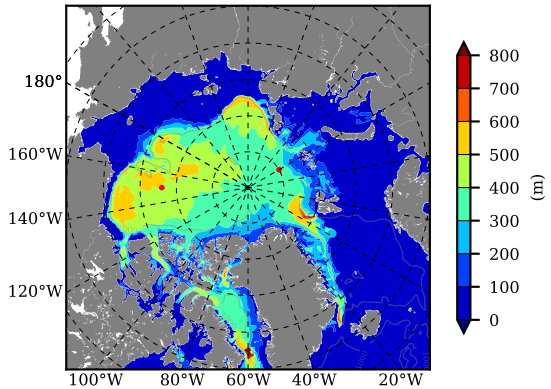

BCTGR273CFSR AW Max Temp over 1991

AW Max Temp from PHC 3.0

BCTGR273CFSR AW Max Temp depth

AW Max Temp depth from PHC 3.0