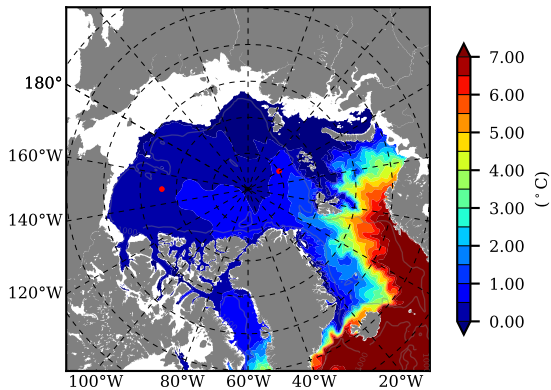

BCTGR273CFSR AW Max Temp over 1991

AW Max Temp from PHC 3.0

BCTGR273CFSR AW Max Temp depth

AW Max Temp depth from PHC 3.0