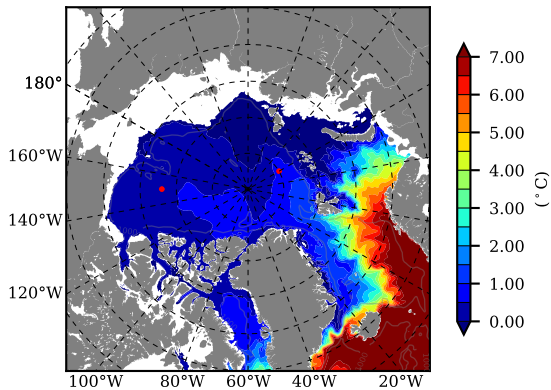

BCTGR273CFSR AW Max Temp over 1992

AW Max Temp from PHC 3.0

BCTGR273CFSR AW Max Temp depth

AW Max Temp depth from PHC 3.0