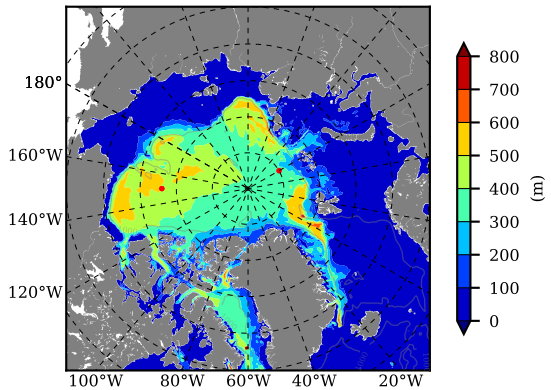

BCTGR273CFSR AW Max Temp over 1992

AW Max Temp from PHC 3.0

BCTGR273CFSR AW Max Temp depth

AW Max Temp depth from PHC 3.0