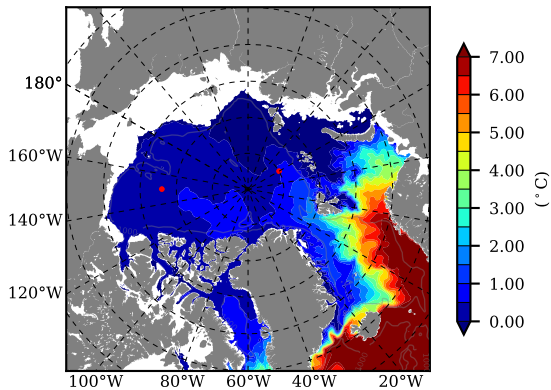

BCTGR273CFSR AW Max Temp over 1993

AW Max Temp from PHC 3.0

BCTGR273CFSR AW Max Temp depth

AW Max Temp depth from PHC 3.0