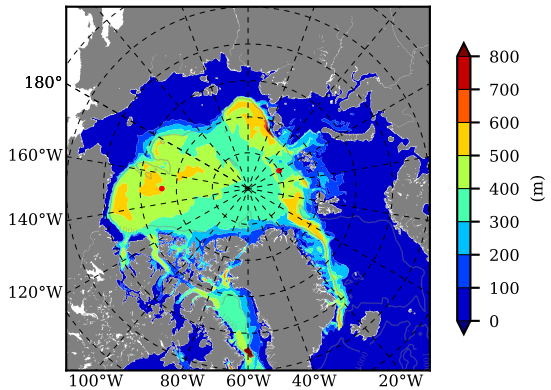

BCTGR273CFSR AW Max Temp over 1993

AW Max Temp from PHC 3.0

BCTGR273CFSR AW Max Temp depth

AW Max Temp depth from PHC 3.0