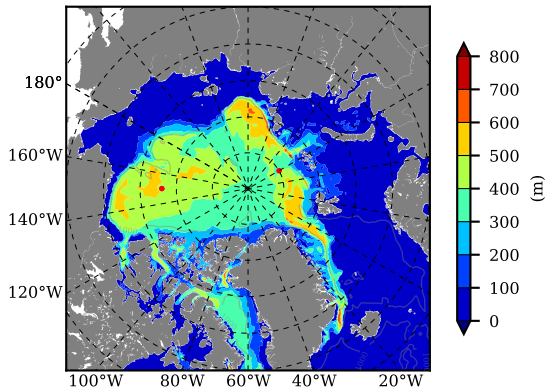

BCTGR273CFSR AW Max Temp over 1994

AW Max Temp from PHC 3.0

BCTGR273CFSR AW Max Temp depth

AW Max Temp depth from PHC 3.0