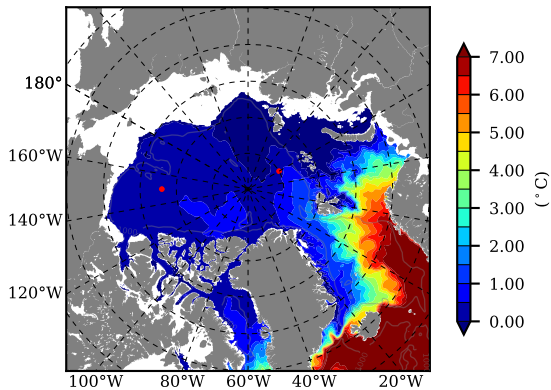

BCTGR273CFSR AW Max Temp over 1994

AW Max Temp from PHC 3.0

BCTGR273CFSR AW Max Temp depth

AW Max Temp depth from PHC 3.0