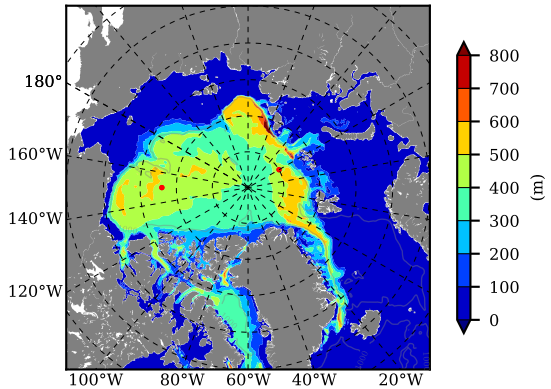

BCTGR273CFSR AW Max Temp over 1995

AW Max Temp from PHC 3.0

BCTGR273CFSR AW Max Temp depth

AW Max Temp depth from PHC 3.0