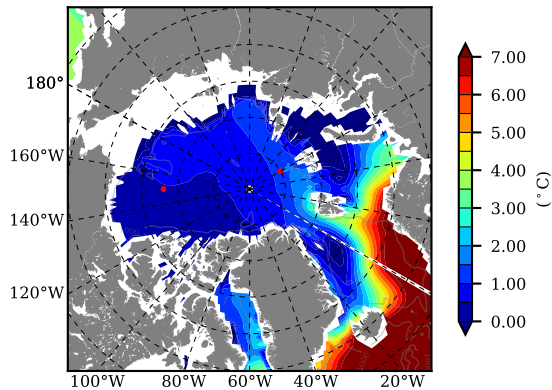

BCTGR273CFSR AW Max Temp over 1995

AW Max Temp from PHC 3.0

BCTGR273CFSR AW Max Temp depth

AW Max Temp depth from PHC 3.0