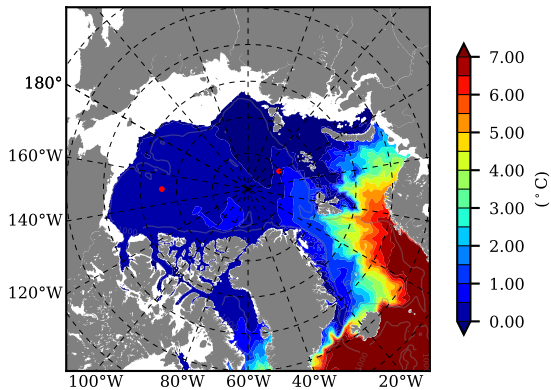

BCTGR273CFSR AW Max Temp over 1995

AW Max Temp from PHC 3.0

BCTGR273CFSR AW Max Temp depth

AW Max Temp depth from PHC 3.0