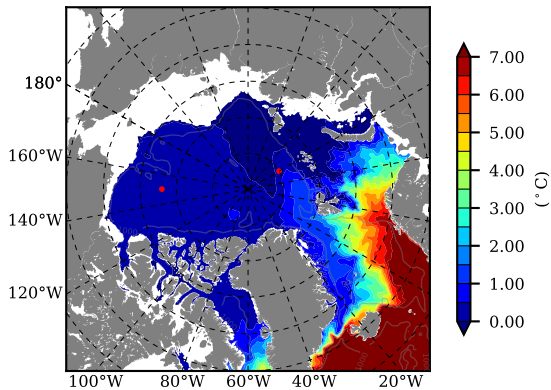

BCTGR273CFSR AW Max Temp over 1996

AW Max Temp from PHC 3.0

BCTGR273CFSR AW Max Temp depth

AW Max Temp depth from PHC 3.0