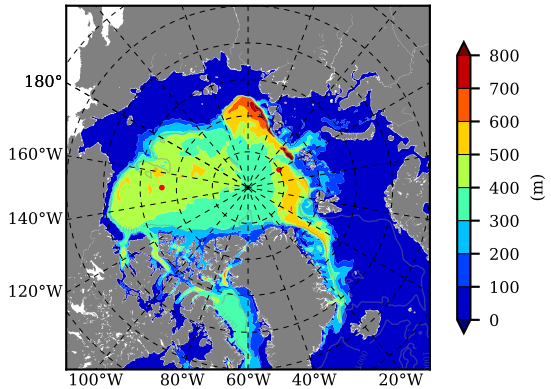

BCTGR273CFSR AW Max Temp over 1996

AW Max Temp from PHC 3.0

BCTGR273CFSR AW Max Temp depth

AW Max Temp depth from PHC 3.0