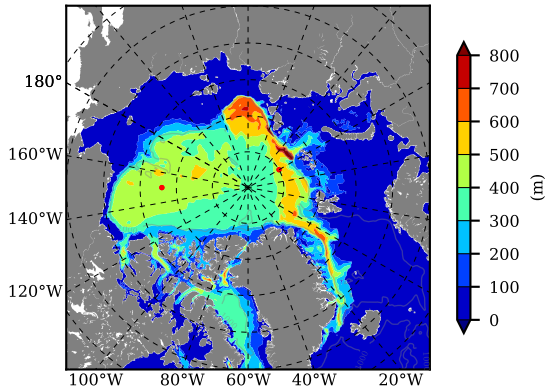

BCTGR273CFSR AW Max Temp over 1997

AW Max Temp from PHC 3.0

BCTGR273CFSR AW Max Temp depth

AW Max Temp depth from PHC 3.0