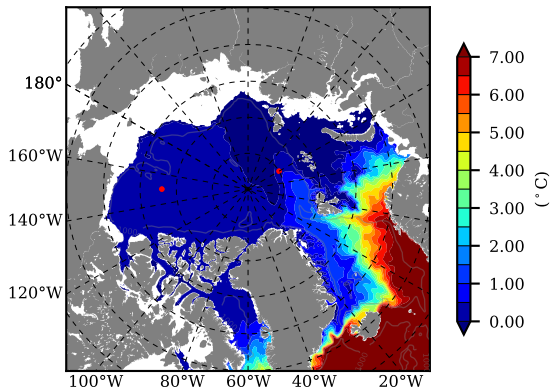

BCTGR273CFSR AW Max Temp over 1997

AW Max Temp from PHC 3.0

BCTGR273CFSR AW Max Temp depth

AW Max Temp depth from PHC 3.0