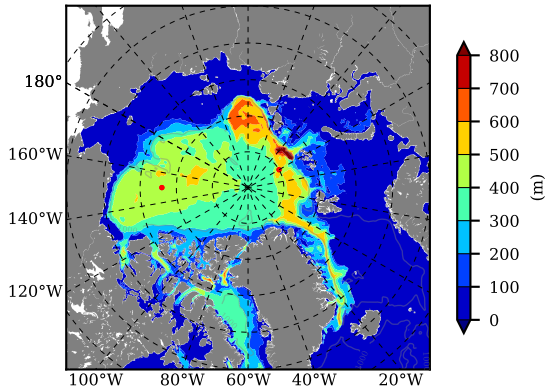

BCTGR273CFSR AW Max Temp over 1998

AW Max Temp from PHC 3.0

BCTGR273CFSR AW Max Temp depth

AW Max Temp depth from PHC 3.0