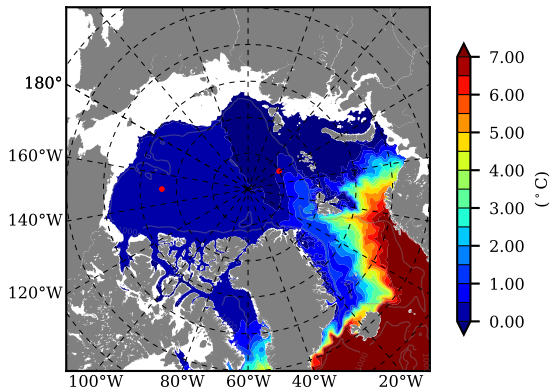

BCTGR273CFSR AW Max Temp over 1998

AW Max Temp from PHC 3.0

BCTGR273CFSR AW Max Temp depth

AW Max Temp depth from PHC 3.0