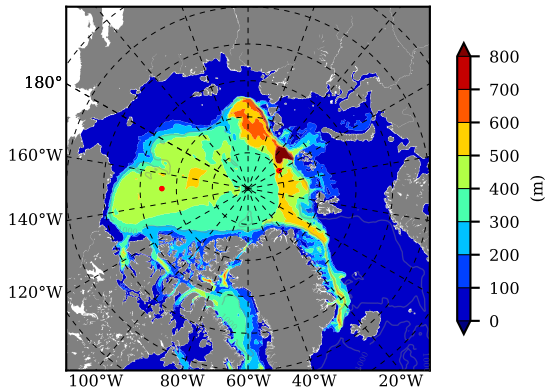

BCTGR273CFSR AW Max Temp over 1999

AW Max Temp from PHC 3.0

BCTGR273CFSR AW Max Temp depth

AW Max Temp depth from PHC 3.0