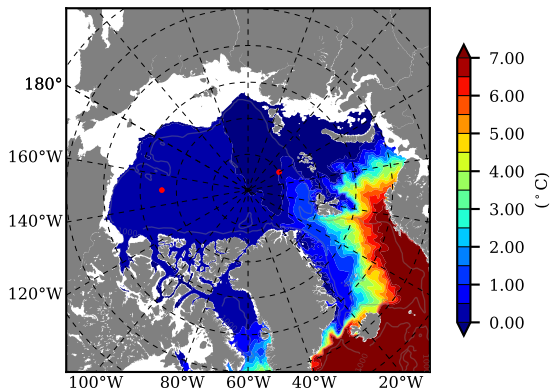

BCTGR273CFSR AW Max Temp over 1999

AW Max Temp from PHC 3.0

BCTGR273CFSR AW Max Temp depth

AW Max Temp depth from PHC 3.0