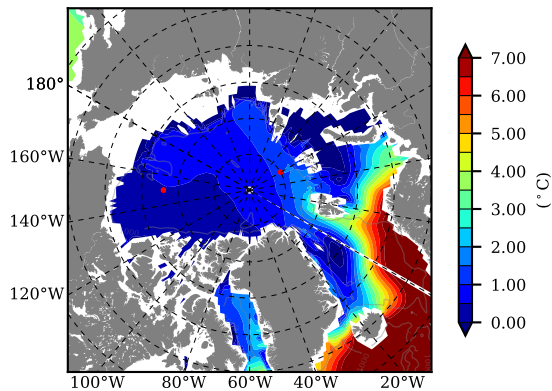

BCTGR273CFSR AW Max Temp over 1999

AW Max Temp from PHC 3.0

BCTGR273CFSR AW Max Temp depth

AW Max Temp depth from PHC 3.0