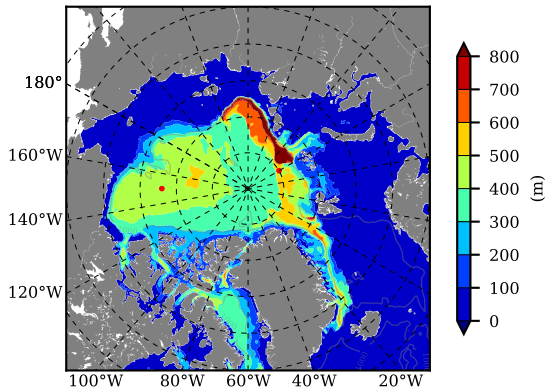

BCTGR273CFSR AW Max Temp over  
2000

AW Max Temp from  
PHC 3.0

BCTGR273CFSR AW Max Temp depth

AW Max Temp depth from  
PHC 3.0