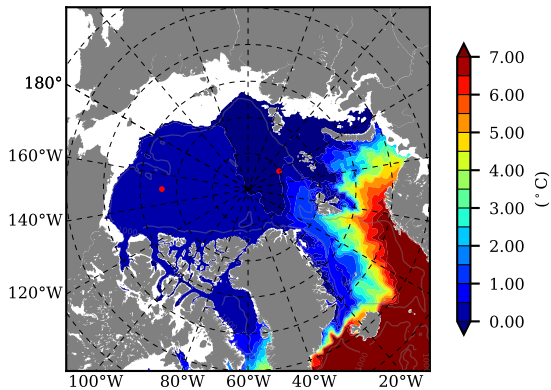

BCTGR273CFSR AW Max Temp over  
2000

AW Max Temp from  
PHC 3.0

BCTGR273CFSR AW Max Temp depth

AW Max Temp depth from  
PHC 3.0