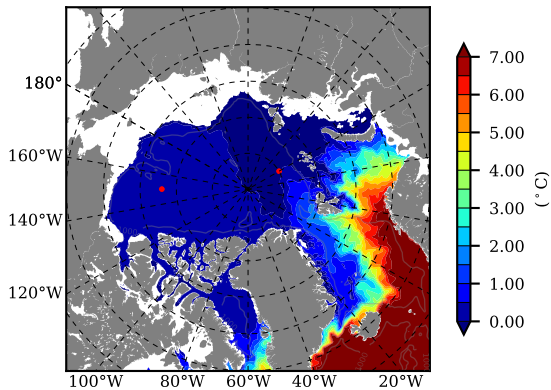

BCTGR273CFSR AW Max Temp over 2001

AW Max Temp from PHC 3.0

BCTGR273CFSR AW Max Temp depth

AW Max Temp depth from PHC 3.0