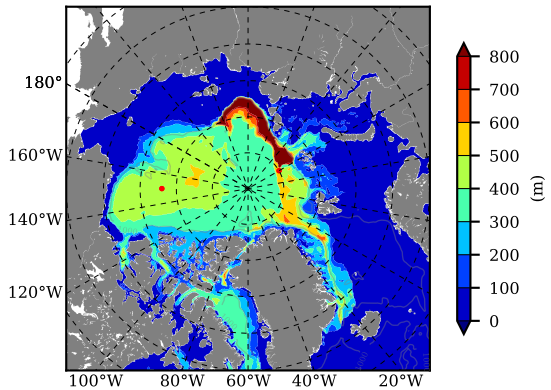

BCTGR273CFSR AW Max Temp over 2001

AW Max Temp from PHC 3.0

BCTGR273CFSR AW Max Temp depth

AW Max Temp depth from PHC 3.0