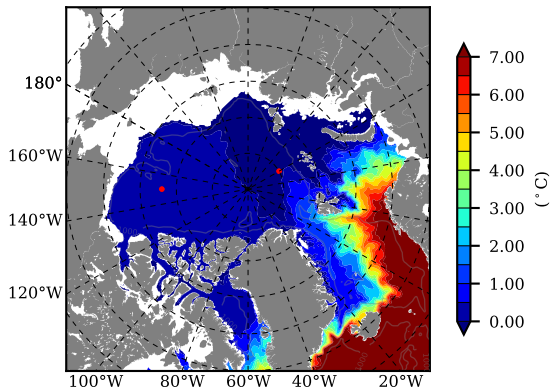

BCTGR273CFSR AW Max Temp over 2002

AW Max Temp from PHC 3.0

BCTGR273CFSR AW Max Temp depth

AW Max Temp depth from PHC 3.0