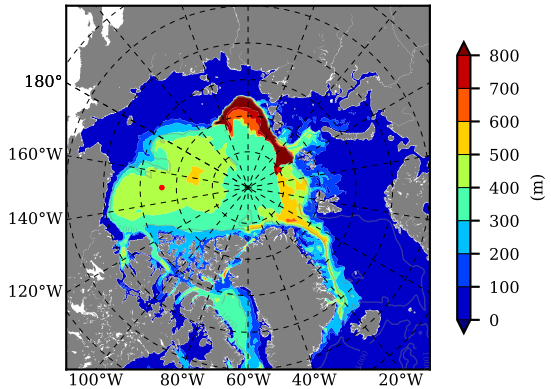

BCTGR273CFSR AW Max Temp over 2002

AW Max Temp from PHC 3.0

BCTGR273CFSR AW Max Temp depth

AW Max Temp depth from PHC 3.0