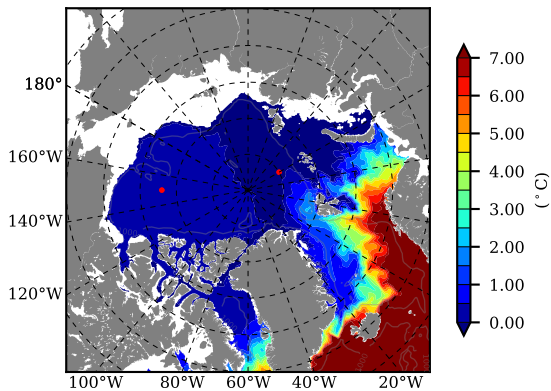

BCTGR273CFSR AW Max Temp over 2003

AW Max Temp from PHC 3.0

BCTGR273CFSR AW Max Temp depth

AW Max Temp depth from PHC 3.0