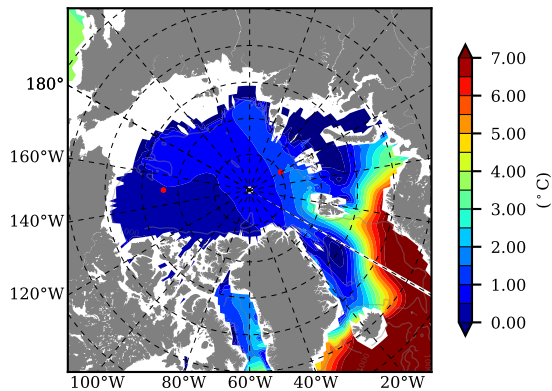

BCTGR273CFSR AW Max Temp over 2003

AW Max Temp from PHC 3.0

BCTGR273CFSR AW Max Temp depth

AW Max Temp depth from PHC 3.0