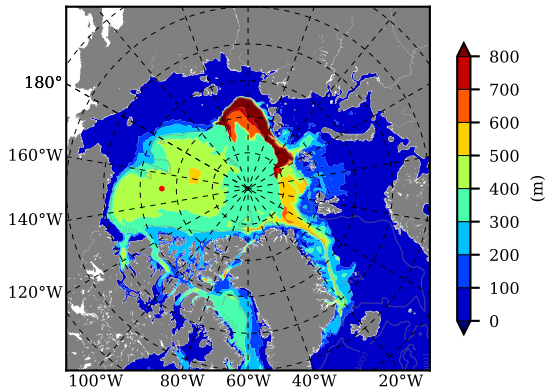

BCTGR273CFSR AW Max Temp over 2003

AW Max Temp from PHC 3.0

BCTGR273CFSR AW Max Temp depth

AW Max Temp depth from PHC 3.0