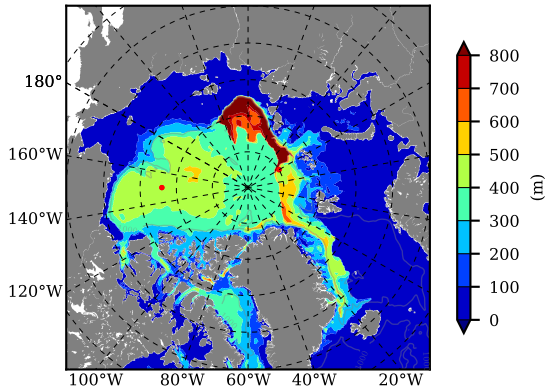

BCTGR273CFSR AW Max Temp over 2004

AW Max Temp from PHC 3.0

BCTGR273CFSR AW Max Temp depth

AW Max Temp depth from PHC 3.0