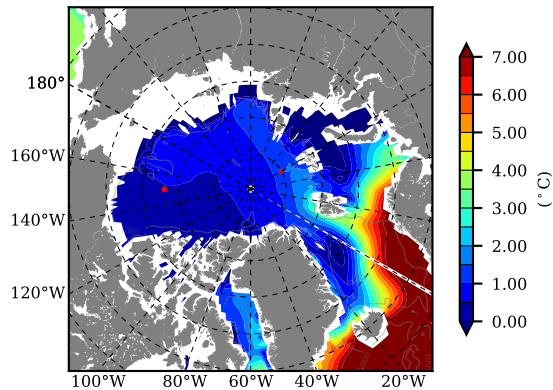

BCTGR273CFSR AW Max Temp over 2004

AW Max Temp from PHC 3.0

BCTGR273CFSR AW Max Temp depth

AW Max Temp depth from PHC 3.0