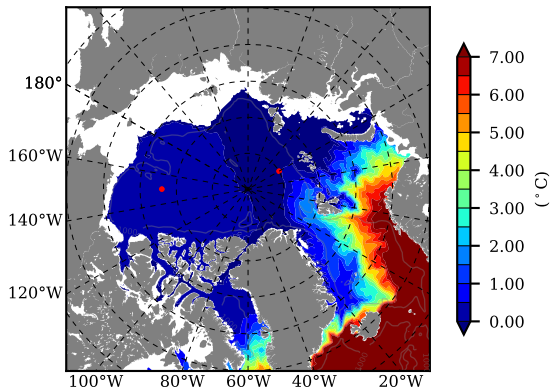

BCTGR273CFSR AW Max Temp over 2004

AW Max Temp from PHC 3.0

BCTGR273CFSR AW Max Temp depth

AW Max Temp depth from PHC 3.0