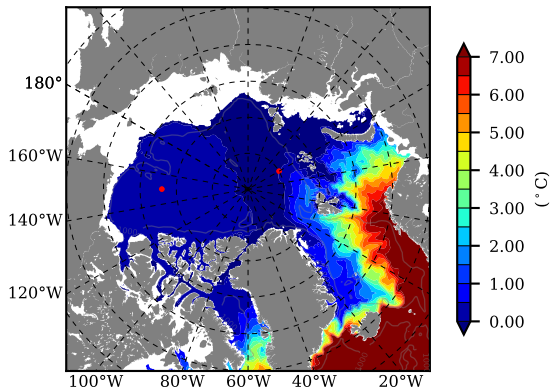

BCTGR273CFSR AW Max Temp over 2005

AW Max Temp from PHC 3.0

BCTGR273CFSR AW Max Temp depth

AW Max Temp depth from PHC 3.0