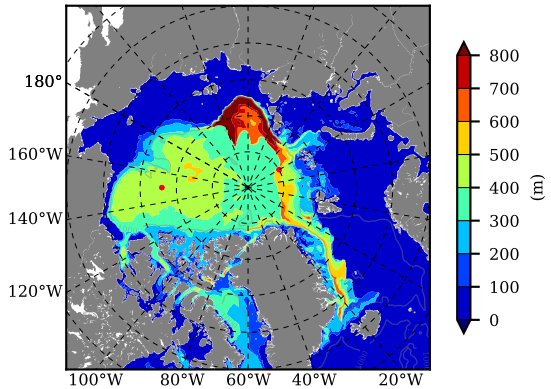

BCTGR273CFSR AW Max Temp over 2005

AW Max Temp from PHC 3.0

BCTGR273CFSR AW Max Temp depth

AW Max Temp depth from PHC 3.0