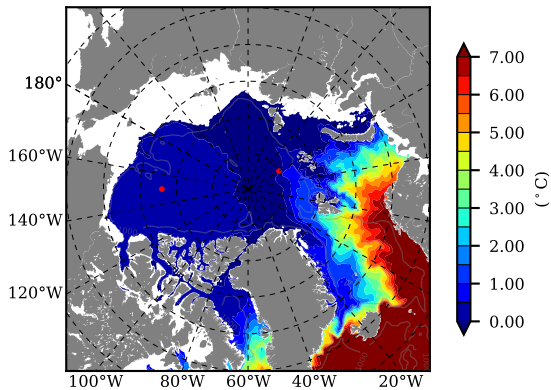

BCTGR273CFSR AW Max Temp over 2006

AW Max Temp from PHC 3.0

BCTGR273CFSR AW Max Temp depth

AW Max Temp depth from PHC 3.0