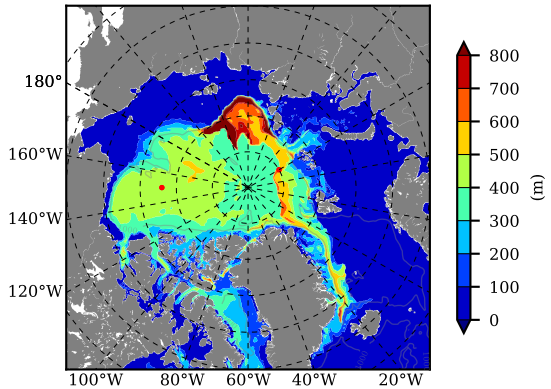

BCTGR273CFSR AW Max Temp over 2006

AW Max Temp from PHC 3.0

BCTGR273CFSR AW Max Temp depth

AW Max Temp depth from PHC 3.0