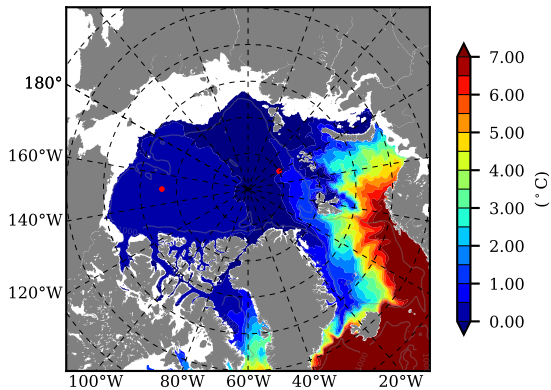

BCTGR273CFSR AW Max Temp over 2007

AW Max Temp from PHC 3.0

BCTGR273CFSR AW Max Temp depth

AW Max Temp depth from PHC 3.0