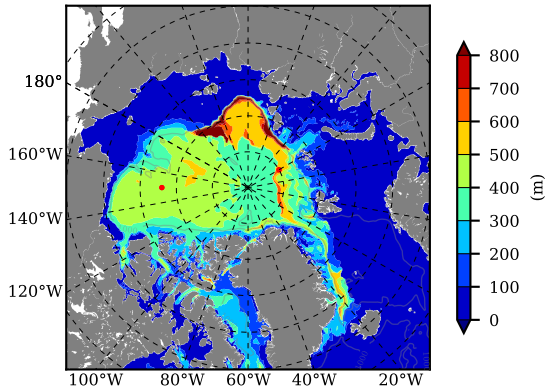

BCTGR273CFSR AW Max Temp over 2007

AW Max Temp from PHC 3.0

BCTGR273CFSR AW Max Temp depth

AW Max Temp depth from PHC 3.0