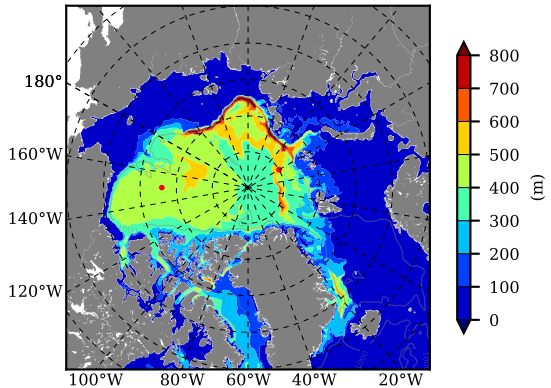

BCTGR273CFSR AW Max Temp over 2008

AW Max Temp from PHC 3.0

BCTGR273CFSR AW Max Temp depth

AW Max Temp depth from PHC 3.0