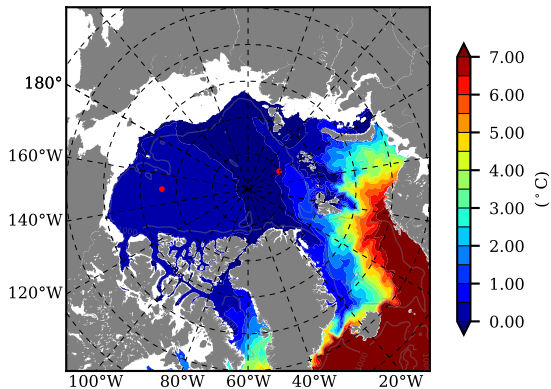

BCTGR273CFSR AW Max Temp over 2008

AW Max Temp from PHC 3.0

BCTGR273CFSR AW Max Temp depth

AW Max Temp depth from PHC 3.0