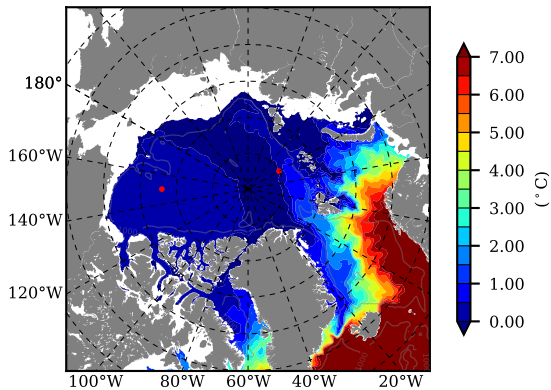

BCTGR273CFSR AW Max Temp over 2009

AW Max Temp from PHC 3.0

BCTGR273CFSR AW Max Temp depth

AW Max Temp depth from PHC 3.0