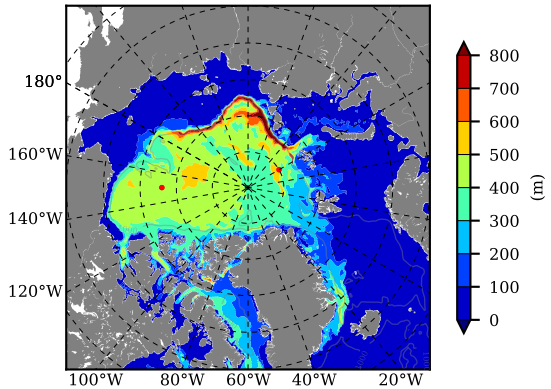

BCTGR273CFSR AW Max Temp over 2009

AW Max Temp from PHC 3.0

BCTGR273CFSR AW Max Temp depth

AW Max Temp depth from PHC 3.0