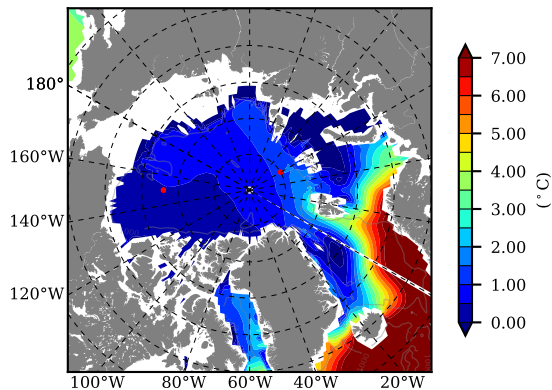

BCTGR273CFSR AW Max Temp over
2010

AW Max Temp from
PHC 3.0

BCTGR273CFSR AW Max Temp depth

AW Max Temp depth from
PHC 3.0