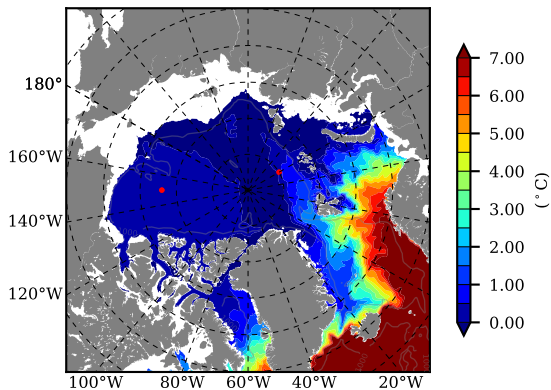

BCTGR273CFSR AW Max Temp over
2010

AW Max Temp from
PHC 3.0

BCTGR273CFSR AW Max Temp depth

AW Max Temp depth from
PHC 3.0