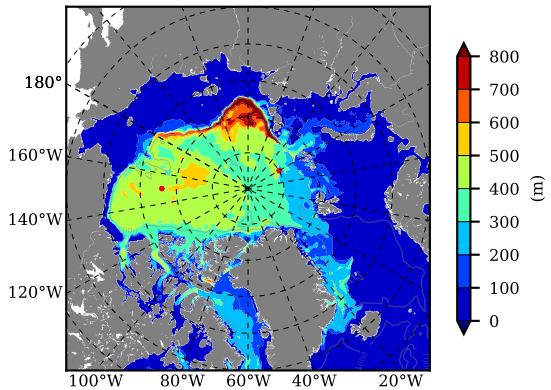

BCTGR273CFSR AW Max Temp over
2010

AW Max Temp from
PHC 3.0

BCTGR273CFSR AW Max Temp depth

AW Max Temp depth from
PHC 3.0