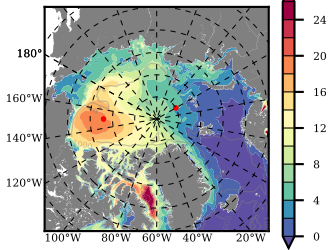

BCTGR273CFSR mean FWC (m) over 1979

Mean FWC (m) from BG Obs Sys. (Proshutinsky et al. GRL2018) over year 2003-2017

Mean FWC (m) from Init State

BCTGR273CFSR mean SSH anomaly

Mean DOT from Armitage et al. 2017 2003-2014