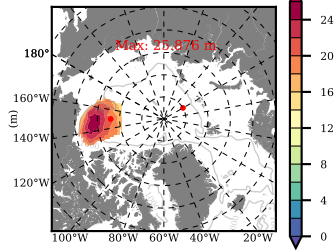

BCTGR273CFSR mean FWC (m) over 1979

Mean FWC (m) from BG Obs Sys. (Proshutinsky et al. GRL2018) over year 2003-2017

Mean FWC (m) from Init State

BCTGR273CFSR mean SSH anomaly

Mean DOT from Armitage et al. 2017 2003-2014