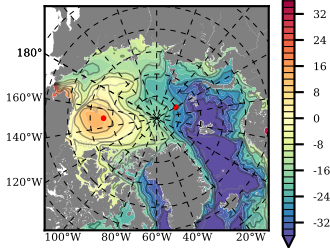

BCTGR273CFSR mean FWC (m) over 1979

Mean FWC (m) from BG Obs Sys. (Proshutinsky et al. GRL2018) over year 2003-2017

Mean FWC (m) from Init State

BCTGR273CFSR mean SSH anomaly

Mean DOT from Armitage et al. 2017 2003-2014