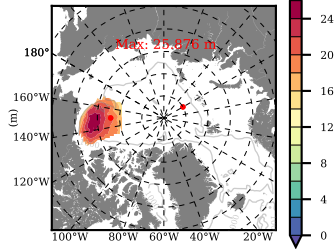

BCTGR273CFSR mean FWC (m) over 1980

Mean FWC (m) from BG Obs Sys. (Proshutinsky et al. GRL2018) over year 2003-2017

Mean FWC (m) from Init State

BCTGR273CFSR mean SSH anomaly

Mean DOT from Armitage et al. 2017 2003-2014