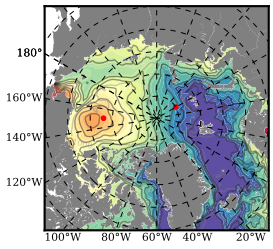

BCTGR273CFSR mean FWC (m) over 1980

Mean FWC (m) from BG Obs Sys. (Proshutinsky et al. GRL2018) over year 2003-2017

Mean FWC (m) from Init State

BCTGR273CFSR mean SSH anomaly

Mean DOT from Armitage et al. 2017 2003-2014