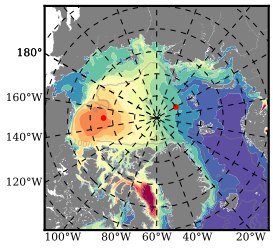

BCTGR273CFSR mean FWC (m) over 1980

Mean FWC (m) from BG Obs Sys. (Proshutinsky et al. GRL2018) over year 2003-2017

Mean FWC (m) from Init State

BCTGR273CFSR mean SSH anomaly

Mean DOT from Armitage et al. 2017 2003-2014