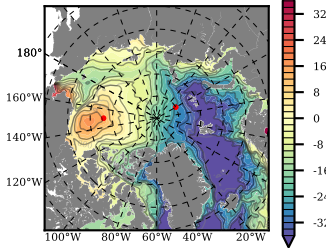

BCTGR273CFSR mean FWC (m) over 1981

Mean FWC (m) from BG Obs Sys. (Proshutinsky et al. GRL2018) over year 2003-2017

Mean FWC (m) from Init State

BCTGR273CFSR mean SSH anomaly

Mean DOT from Armitage et al. 2017 2003-2014