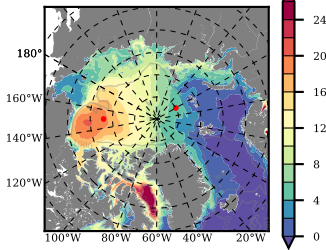

BCTGR273CFSR mean FWC (m) over 1981

Mean FWC (m) from BG Obs Sys. (Proshutinsky et al. GRL2018) over year 2003-2017

Mean FWC (m) from Init State

BCTGR273CFSR mean SSH anomaly

Mean DOT from Armitage et al. 2017 2003-2014