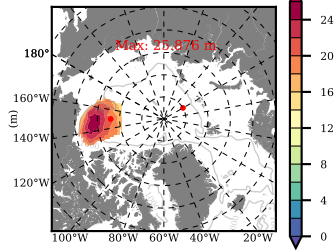

BCTGR273CFSR mean FWC (m) over 1981

Mean FWC (m) from BG Obs Sys. (Proshutinsky et al. GRL2018) over year 2003-2017

Mean FWC (m) from Init State

BCTGR273CFSR mean SSH anomaly

Mean DOT from Armitage et al. 2017 2003-2014