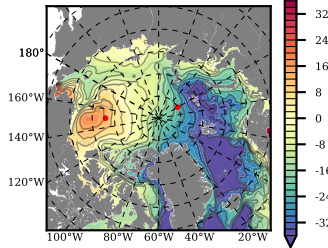

BCTGR273CFSR mean FWC (m) over 1982

Mean FWC (m) from BG Obs Sys. (Proshutinsky et al. GRL2018) over year 2003-2017

Mean FWC (m) from Init State

BCTGR273CFSR mean SSH anomaly

Mean DOT from Armitage et al. 2017 2003-2014