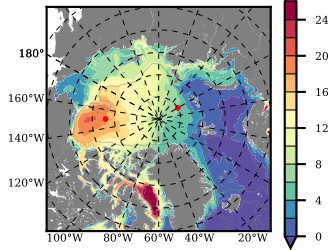

BCTGR273CFSR mean FWC (m) over 1982

Mean FWC (m) from BG Obs Sys. (Proshutinsky et al. GRL2018) over year 2003-2017

Mean FWC (m) from Init State

BCTGR273CFSR mean SSH anomaly

Mean DOT from Armitage et al. 2017 2003-2014