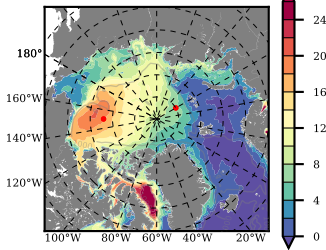

BCTGR273CFSR mean FWC (m) over 1983

Mean FWC (m) from BG Obs Sys. (Proshutinsky et al. GRL2018) over year 2003-2017

Mean FWC (m) from Init State

BCTGR273CFSR mean SSH anomaly

Mean DOT from Armitage et al. 2017 2003-2014