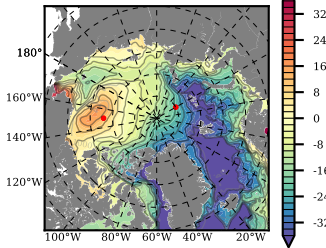

BCTGR273CFSR mean FWC (m) over 1983

Mean FWC (m) from BG Obs Sys. (Proshutinsky et al. GRL2018) over year 2003-2017

Mean FWC (m) from Init State

BCTGR273CFSR mean SSH anomaly

Mean DOT from Armitage et al. 2017 2003-2014