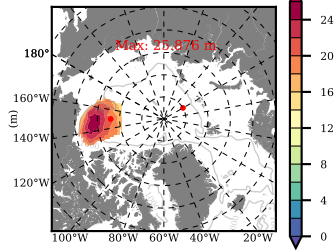

BCTGR273CFSR mean FWC (m) over 1983

Mean FWC (m) from BG Obs Sys. (Proshutinsky et al. GRL2018) over year 2003-2017

Mean FWC (m) from Init State

BCTGR273CFSR mean SSH anomaly

Mean DOT from Armitage et al. 2017 2003-2014