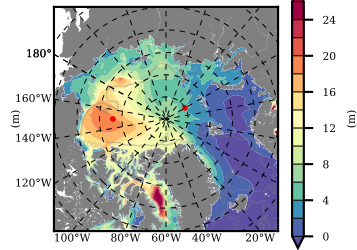

BCTGR273CFSR mean FWC (m) over 1984

Mean FWC (m) from BG Obs Sys. (Proshutinsky et al. GRL2018) over year 2003-2017

Mean FWC (m) from Init State

BCTGR273CFSR mean SSH anomaly

Mean DOT from Armitage et al. 2017 2003-2014