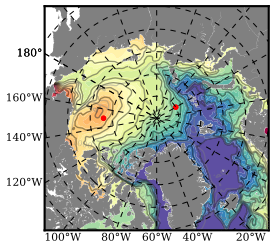

BCTGR273CFSR mean FWC (m) over 1984

Mean FWC (m) from BG Obs Sys. (Proshutinsky et al. GRL2018) over year 2003-2017

Mean FWC (m) from Init State

BCTGR273CFSR mean SSH anomaly

Mean DOT from Armitage et al. 2017 2003-2014