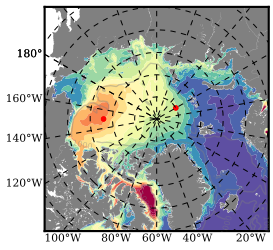

BCTGR273CFSR mean FWC (m) over 1984

Mean FWC (m) from BG Obs Sys. (Proshutinsky et al. GRL2018) over year 2003-2017

Mean FWC (m) from Init State

BCTGR273CFSR mean SSH anomaly

Mean DOT from Armitage et al. 2017 2003-2014