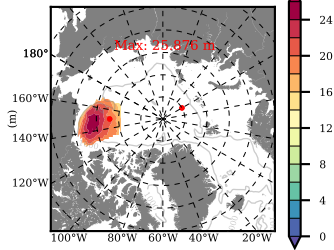

BCTGR273CFSR mean FWC (m) over 1984

Mean FWC (m) from BG Obs Sys. (Proshutinsky et al. GRL2018) over year 2003-2017

Mean FWC (m) from Init State

BCTGR273CFSR mean SSH anomaly

Mean DOT from Armitage et al. 2017 2003-2014