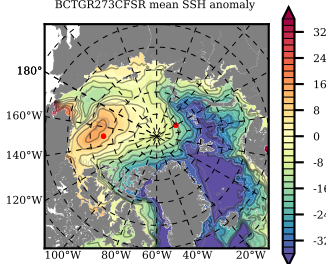

BCTGR273CFSR mean FWC (m) over 1986

Mean FWC (m) from BG Obs Sys. (Proshutinsky et al. GRL2018) over year 2003-2017

Mean FWC (m) from Init State

BCTGR273CFSR mean SSH anomaly

Mean DOT from Armitage et al. 2017 2003-2014