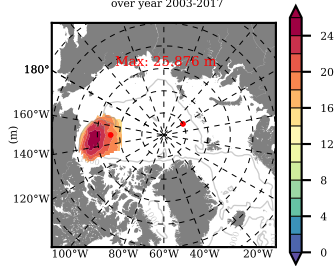

BCTGR273CFSR mean FWC (m) over 1986

Mean FWC (m) from BG Obs Sys. (Proshutinsky et al. GRL2018) over year 2003-2017

Mean FWC (m) from Init State

BCTGR273CFSR mean SSH anomaly

Mean DOT from Armitage et al. 2017 2003-2014