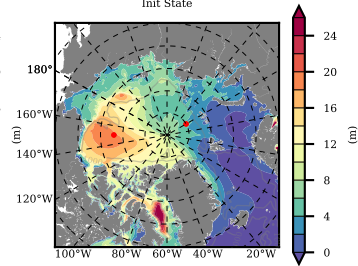

BCTGR273CFSR mean FWC (m) over 1986

Mean FWC (m) from BG Obs Sys. (Proshutinsky et al. GRL2018) over year 2003-2017

Mean FWC (m) from Init State

BCTGR273CFSR mean SSH anomaly

Mean DOT from Armitage et al. 2017 2003-2014