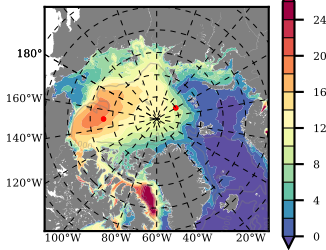

BCTGR273CFSR mean FWC (m) over 1986

Mean FWC (m) from BG Obs Sys. (Proshutinsky et al. GRL2018) over year 2003-2017

Mean FWC (m) from Init State

BCTGR273CFSR mean SSH anomaly

Mean DOT from Armitage et al. 2017 2003-2014