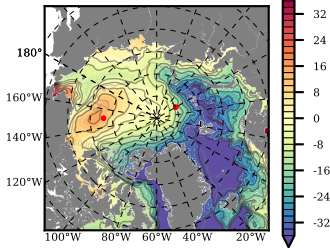

BCTGR273CFSR mean FWC (m) over 1987

Mean FWC (m) from BG Obs Sys. (Proshutinsky et al. GRL2018) over year 2003-2017

Mean FWC (m) from Init State

BCTGR273CFSR mean SSH anomaly

Mean DOT from Armitage et al. 2017 2003-2014