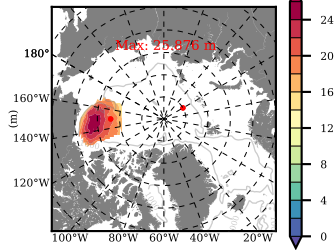

BCTGR273CFSR mean FWC (m) over 1987

Mean FWC (m) from BG Obs Sys. (Proshutinsky et al. GRL2018) over year 2003-2017

Mean FWC (m) from Init State

BCTGR273CFSR mean SSH anomaly

Mean DOT from Armitage et al. 2017 2003-2014