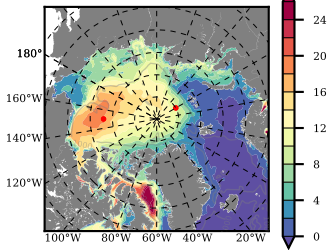

BCTGR273CFSR mean FWC (m) over 1987

Mean FWC (m) from BG Obs Sys. (Proshutinsky et al. GRL2018) over year 2003-2017

Mean FWC (m) from Init State

BCTGR273CFSR mean SSH anomaly

Mean DOT from Armitage et al. 2017 2003-2014