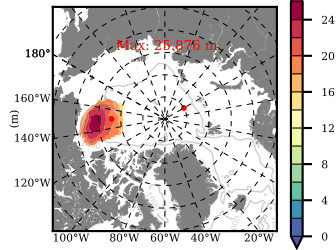

BCTGR273CF5R mean FWC (m) over 1988

Mean FWC (m) from BG Obs Sys. (Proshutinsky et al. GRL2018) over year 2003-2017

Mean FWC (m) from Init State

BCTGR273CF5R mean SSH anomaly

Mean DOT from Armitage et al. 2017 2003-2014