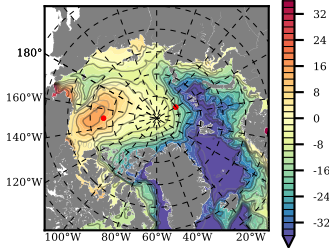

BCTGR273CF5R mean FWC (m) over 1988

Mean FWC (m) from BG Obs Sys. (Proshutinsky et al. GRL2018) over year 2003-2017

Mean FWC (m) from Init State

BCTGR273CF5R mean SSH anomaly

Mean DOT from Armitage et al. 2017 2003-2014