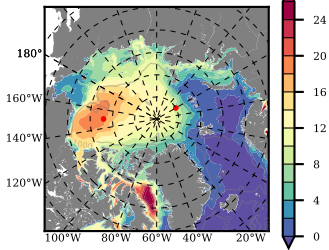

BCTGR273CF5R mean FWC (m) over 1988

Mean FWC (m) from BG Obs Sys. (Proshutinsky et al. GRL2018) over year 2003-2017

Mean FWC (m) from Init State

BCTGR273CF5R mean SSH anomaly

Mean DOT from Armitage et al. 2017 2003-2014