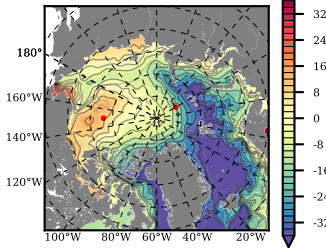

BCTGR273CFSR mean FWC (m) over 1989

Mean FWC (m) from BG Obs Sys. (Proshutinsky et al. GRL2018) over year 2003-2017

Mean FWC (m) from Init State

BCTGR273CFSR mean SSH anomaly

Mean DOT from Armitage et al. 2017 2003-2014