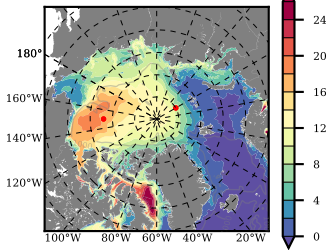

BCTGR273CFSR mean FWC (m) over 1989

Mean FWC (m) from BG Obs Sys. (Proshutinsky et al. GRL2018) over year 2003-2017

Mean FWC (m) from Init State

BCTGR273CFSR mean SSH anomaly

Mean DOT from Armitage et al. 2017 2003-2014