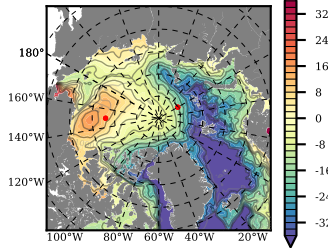

BCTGR273CFRSR mean FWC (m) over 1990

Mean FWC (m) from BG Obs Sys. (Proshutinsky et al. GRL2018) over year 2003-2017

Mean FWC (m) from Init State

BCTGR273CFRSR mean SSH anomaly

Mean DOT from Armitage et al. 2017 2003-2014