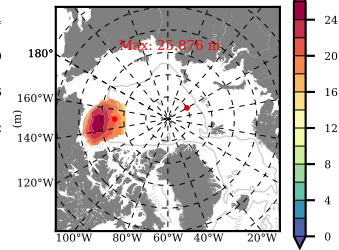

BCTGR273CFRSR mean FWC (m) over 1990

Mean FWC (m) from BG Obs Sys. (Proshutinsky et al. GRL2018) over year 2003-2017

Mean FWC (m) from Init State

BCTGR273CFRSR mean SSH anomaly

Mean DOT from Armitage et al. 2017 2003-2014