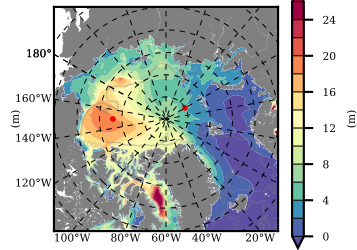

BCTGR273CFRSR mean FWC (m) over 1990

Mean FWC (m) from BG Obs Sys. (Proshutinsky et al. GRL2018) over year 2003-2017

Mean FWC (m) from Init State

BCTGR273CFRSR mean SSH anomaly

Mean DOT from Armitage et al. 2017 2003-2014