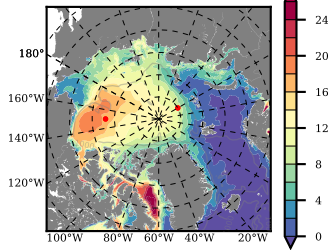

BCTGR273CFRSR mean FWC (m) over 1990

Mean FWC (m) from BG Obs Sys. (Proshutinsky et al. GRL2018) over year 2003-2017

Mean FWC (m) from Init State

BCTGR273CFRSR mean SSH anomaly

Mean DOT from Armitage et al. 2017 2003-2014