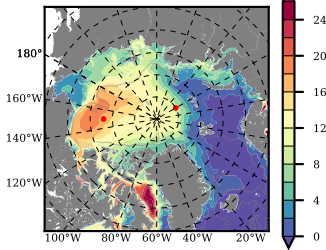

BCTGR273CFSR mean FWC (m) over 1991

Mean FWC (m) from BG Obs Sys. (Proshutinsky et al. GRL2018) over year 2003-2017

Mean FWC (m) from Init State

BCTGR273CFSR mean SSH anomaly

Mean DOT from Armitage et al. 2017 2003-2014