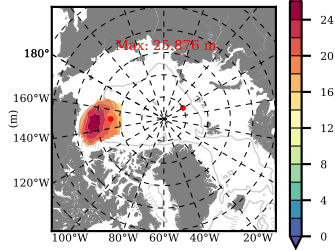

BCTGR273CFSR mean FWC (m) over 1991

Mean FWC (m) from BG Obs Sys. (Proshutinsky et al. GRL2018) over year 2003-2017

Mean FWC (m) from Init State

BCTGR273CFSR mean SSH anomaly

Mean DOT from Armitage et al. 2017 2003-2014