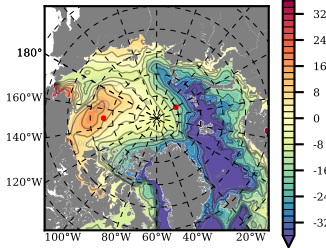

BCTGR273CFSR mean FWC (m) over 1991

Mean FWC (m) from BG Obs Sys. (Proshutinsky et al. GRL2018) over year 2003-2017

Mean FWC (m) from Init State

BCTGR273CFSR mean SSH anomaly

Mean DOT from Armitage et al. 2017 2003-2014