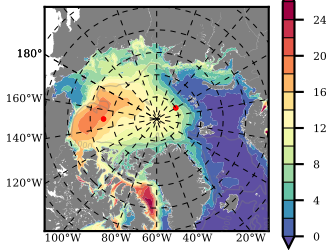

BCTGR273CFSR mean FWC (m) over 1992

Mean FWC (m) from BG Obs Sys. (Proshutinsky et al. GRL2018) over year 2003-2017

Mean FWC (m) from Init State

BCTGR273CFSR mean SSH anomaly

Mean DOT from Armitage et al. 2017 2003-2014