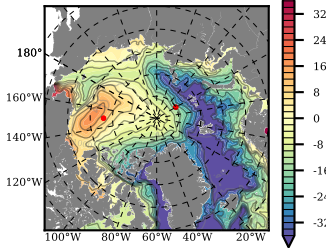

BCTGR273CFSR mean FWC (m) over 1992

Mean FWC (m) from BG Obs Sys. (Proshutinsky et al. GRL2018) over year 2003-2017

Mean FWC (m) from Init State

BCTGR273CFSR mean SSH anomaly

Mean DOT from Armitage et al. 2017 2003-2014