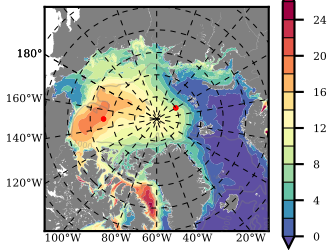

BCTGR273CFSR mean FWC (m) over 1993

Mean FWC (m) from BG Obs Sys. (Proshutinsky et al. GRL2018) over year 2003-2017

Mean FWC (m) from Init State

BCTGR273CFSR mean SSH anomaly

Mean DOT from Armitage et al. 2017 2003-2014