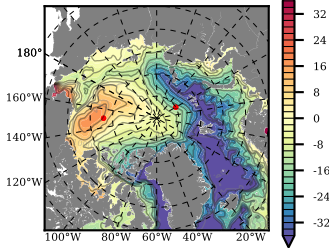

BCTGR273CFSR mean FWC (m) over 1993

Mean FWC (m) from BG Obs Sys. (Proshutinsky et al. GRL2018) over year 2003-2017

Mean FWC (m) from Init State

BCTGR273CFSR mean SSH anomaly

Mean DOT from Armitage et al. 2017 2003-2014