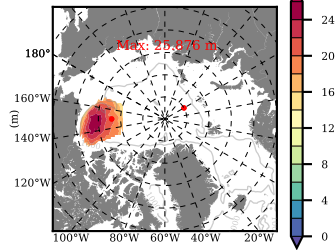

BCTGR273CFSR mean FWC (m) over 1993

Mean FWC (m) from BG Obs Sys. (Proshutinsky et al. GRL2018) over year 2003-2017

Mean FWC (m) from Init State

BCTGR273CFSR mean SSH anomaly

Mean DOT from Armitage et al. 2017 2003-2014