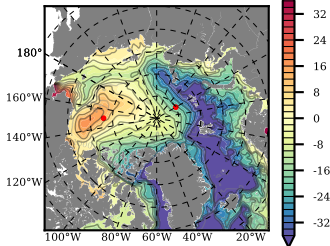

BCTGR273CFRSR mean FWC (m) over 1994

Mean FWC (m) from BG Obs Sys. (Proshutinsky et al. GRL2018) over year 2003-2017

Mean FWC (m) from Init State

BCTGR273CFRSR mean SSH anomaly

Mean DOT from Armitage et al. 2017 2003-2014