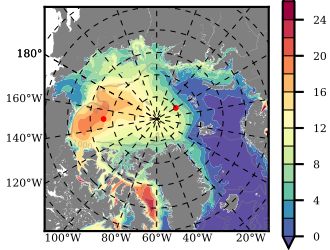

BCTGR273CFRSR mean FWC (m) over 1994

Mean FWC (m) from BG Obs Sys. (Proshutinsky et al. GRL2018) over year 2003-2017

Mean FWC (m) from Init State

BCTGR273CFRSR mean SSH anomaly

Mean DOT from Armitage et al. 2017 2003-2014