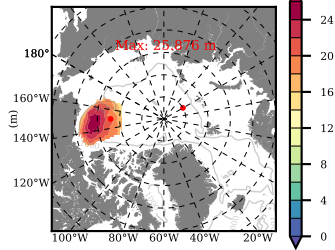

BCTGR273CFRSR mean FWC (m) over 1994

Mean FWC (m) from BG Obs Sys. (Proshutinsky et al. GRL2018) over year 2003-2017

Mean FWC (m) from Init State

BCTGR273CFRSR mean SSH anomaly

Mean DOT from Armitage et al. 2017 2003-2014