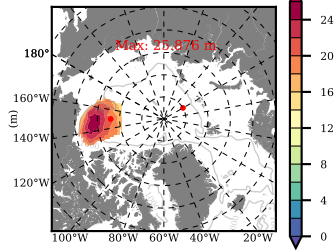

BCTGR273CFSR mean FWC (m) over 1995

Mean FWC (m) from BG Obs Sys. (Proshutinsky et al. GRL2018) over year 2003-2017

Mean FWC (m) from Init State

BCTGR273CFSR mean SSH anomaly

Mean DOT from Armitage et al. 2017 2003-2014