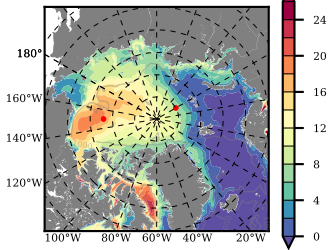

BCTGR273CFSR mean FWC (m) over 1995

Mean FWC (m) from BG Obs Sys. (Proshutinsky et al. GRL2018) over year 2003-2017

Mean FWC (m) from Init State

BCTGR273CFSR mean SSH anomaly

Mean DOT from Armitage et al. 2017 2003-2014