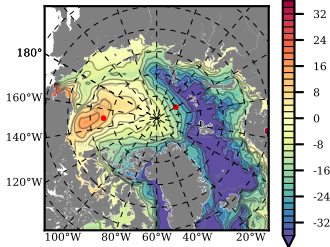

BCTGR273CFSR mean FWC (m) over 1995

Mean FWC (m) from BG Obs Sys. (Proshutinsky et al. GRL2018) over year 2003-2017

Mean FWC (m) from Init State

BCTGR273CFSR mean SSH anomaly

Mean DOT from Armitage et al. 2017 2003-2014