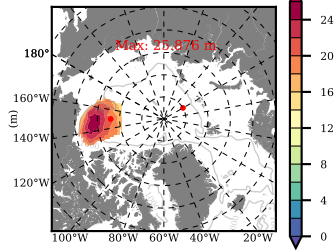

BCTGR273CFSR mean FWC (m) over 1996

Mean FWC (m) from BG Obs Sys. (Proshutinsky et al. GRL2018) over year 2003-2017

Mean FWC (m) from Init State

BCTGR273CFSR mean SSH anomaly

Mean DOT from Armitage et al. 2017 2003-2014