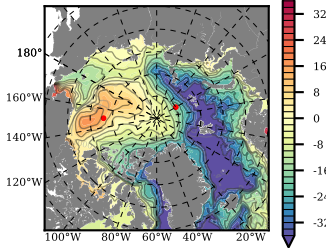

BCTGR273CFSR mean FWC (m) over 1996

Mean FWC (m) from BG Obs Sys. (Proshutinsky et al. GRL2018) over year 2003-2017

Mean FWC (m) from Init State

BCTGR273CFSR mean SSH anomaly

Mean DOT from Armitage et al. 2017 2003-2014