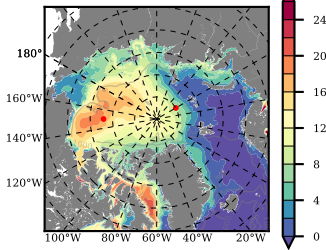

BCTGR273CFSR mean FWC (m) over 1996

Mean FWC (m) from BG Obs Sys. (Proshutinsky et al. GRL2018) over year 2003-2017

Mean FWC (m) from Init State

BCTGR273CFSR mean SSH anomaly

Mean DOT from Armitage et al. 2017 2003-2014