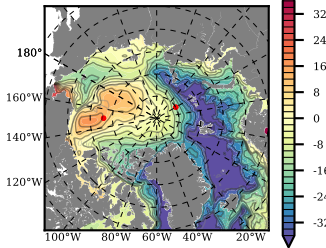

BCTGR273CFSR mean FWC (m) over 1997

Mean FWC (m) from BG Obs Sys. (Proshutinsky et al. GRL2018) over year 2003-2017

Mean FWC (m) from Init State

BCTGR273CFSR mean SSH anomaly

Mean DOT from Armitage et al. 2017 2003-2014