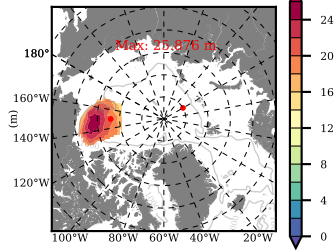

BCTGR273CFSR mean FWC (m) over 1997

Mean FWC (m) from BG Obs Sys. (Proshutinsky et al. GRL2018) over year 2003-2017

Mean FWC (m) from Init State

BCTGR273CFSR mean SSH anomaly

Mean DOT from Armitage et al. 2017 2003-2014