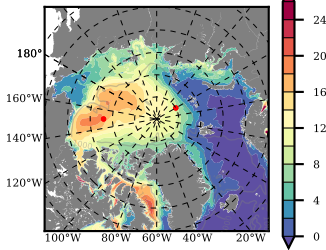

BCTGR273CFSR mean FWC (m) over 1997

Mean FWC (m) from BG Obs Sys. (Proshutinsky et al. GRL2018) over year 2003-2017

Mean FWC (m) from Init State

BCTGR273CFSR mean SSH anomaly

Mean DOT from Armitage et al. 2017 2003-2014